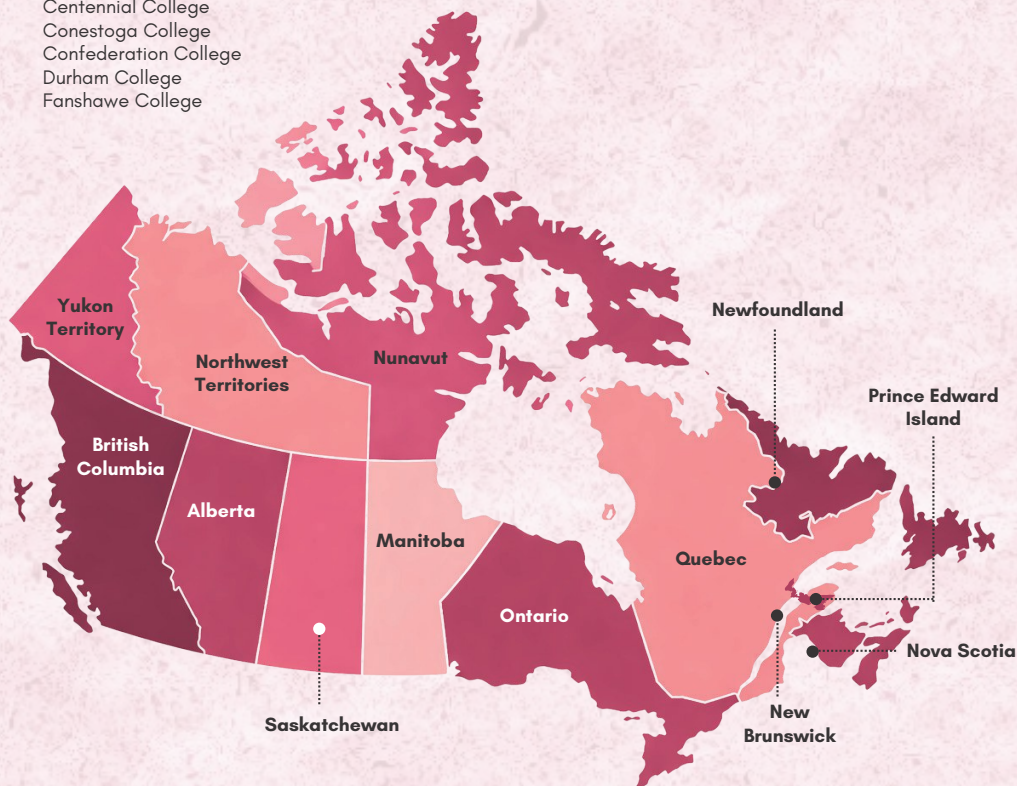

University of Guelph*
 University of Niagara Falls
 University of Waterloo*##
 University of Windsor*##
 Wilfrid Laurier International college
 Wilfrid Laurier University
 York College of Applied Studies
 York University School of Continuing Studies
 Yorkville University - Toronto

PRINCE EDWARD ISLAND

University of Prince Edward Island

QUEBEC

Aviron Technical Institute of Montreal
 Ascent College of Technology
 Cegep de la Gaspisie at desiles
 Cegep Marie - Victorin
 Lasalle College
 McGill School of continuing studies
 Matrix College ~
 Montreal College of IT
 Trebas Institute
 Vanier College

SASKATCHEWAN

Saskatchewan Polytechnic
 Suncrest College
 University of Regina#
 University of Saskatchewan*

We Counsel and Help Students with Applications for Institutions not listed above

Edwise officially represents leading universities and offers personalized guidance for every student—across destinations, courses, and levels of study. Our directors and counsellors bring global study and work experience, with over 100 years of combined expertise in overseas education. Trained by international experts, our team provides individual attention and professional support to help you choose the right course at the ideal university.