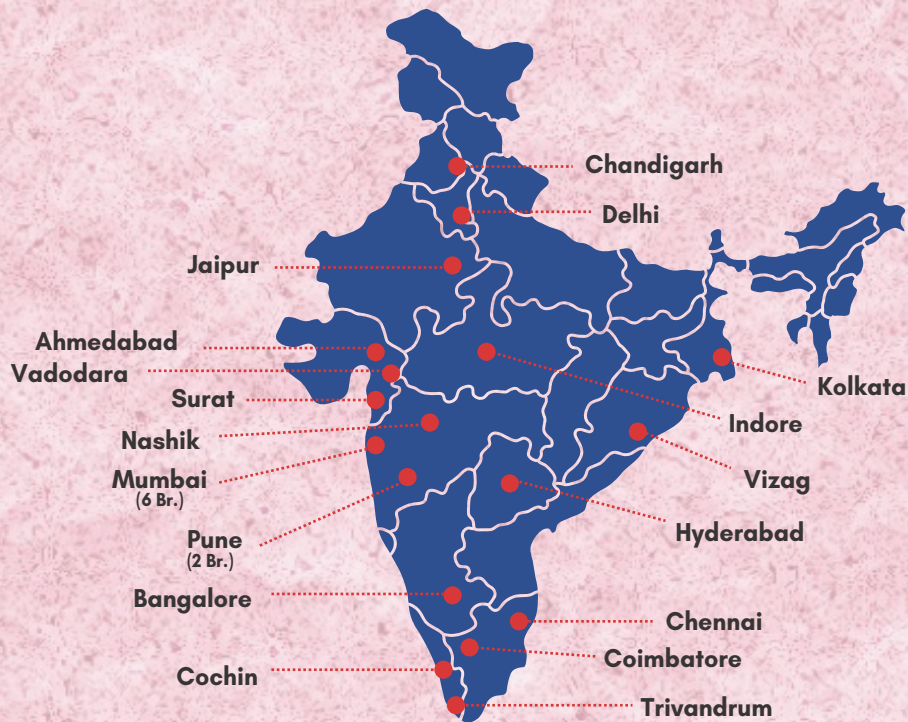

OUR OFFICES IN INDIA

@edwiseinternational

@edwiseint

edwise international

edwise_int

@edwiseinternationalstudyabroad

All Destination Brochures

Instant Counseling

Find Branch Near You

MUMBAI HEAD OFFICE :

2, Sethna Building, 1st Floor, 216, Princess Street, Near Parsi Dairy Farm, Marine Lines, Mumbai - 400 002. Tel.: +91 22 40813456 / 7700094897 | ho@edwiseinternational.com