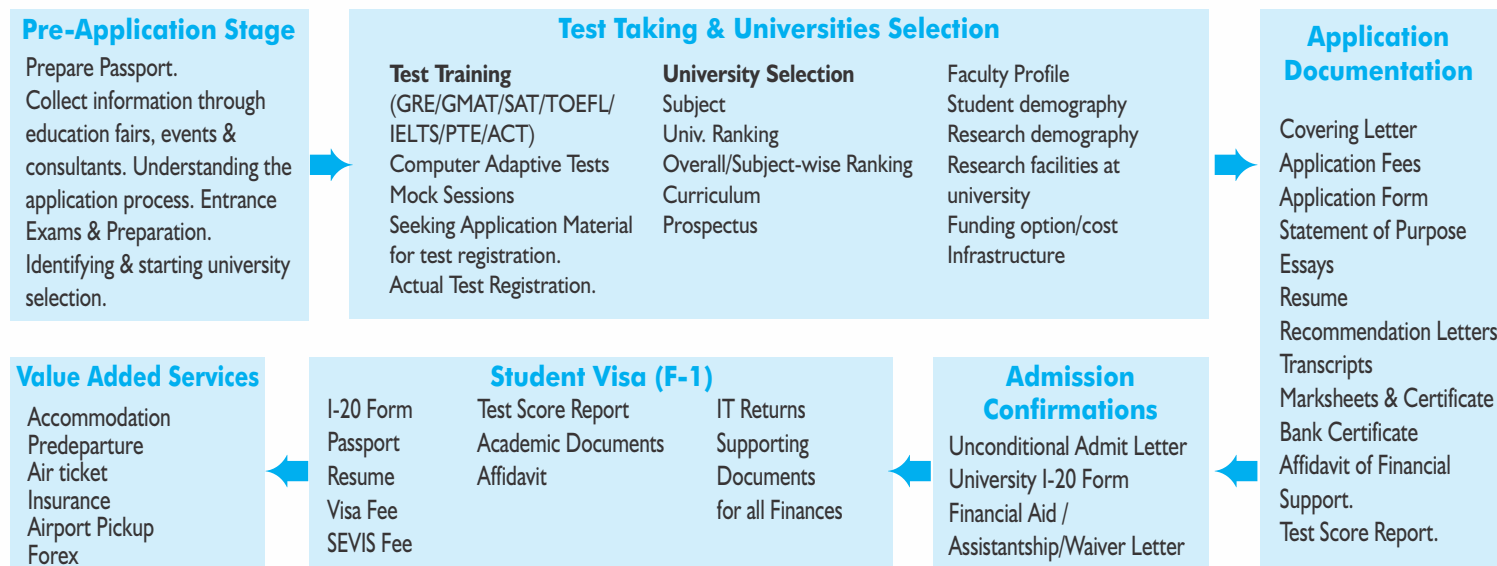

START DATE

US universities have 2 intakes :

- 1) Fall: August/September
- 2) Spring: January/February/March

Major intake is th e Fall intake, but most of the universities are open for Spring and few of them for Summer & Winter intake too.

THE PROCESS

RANKING AND ACCREDITATION

Rankings are subjective to quality, combination of statistics or surveys by educators, scholars, students or others. In addition to rankings of institutions, there are also rankings of specific academic programs, departments and schools. Rankings are conducted by magazines newspapers and in some instances by academic practitioners. There is No Official Ranking system in USA. Ranking is not the only factor to be considered while choosing a university.